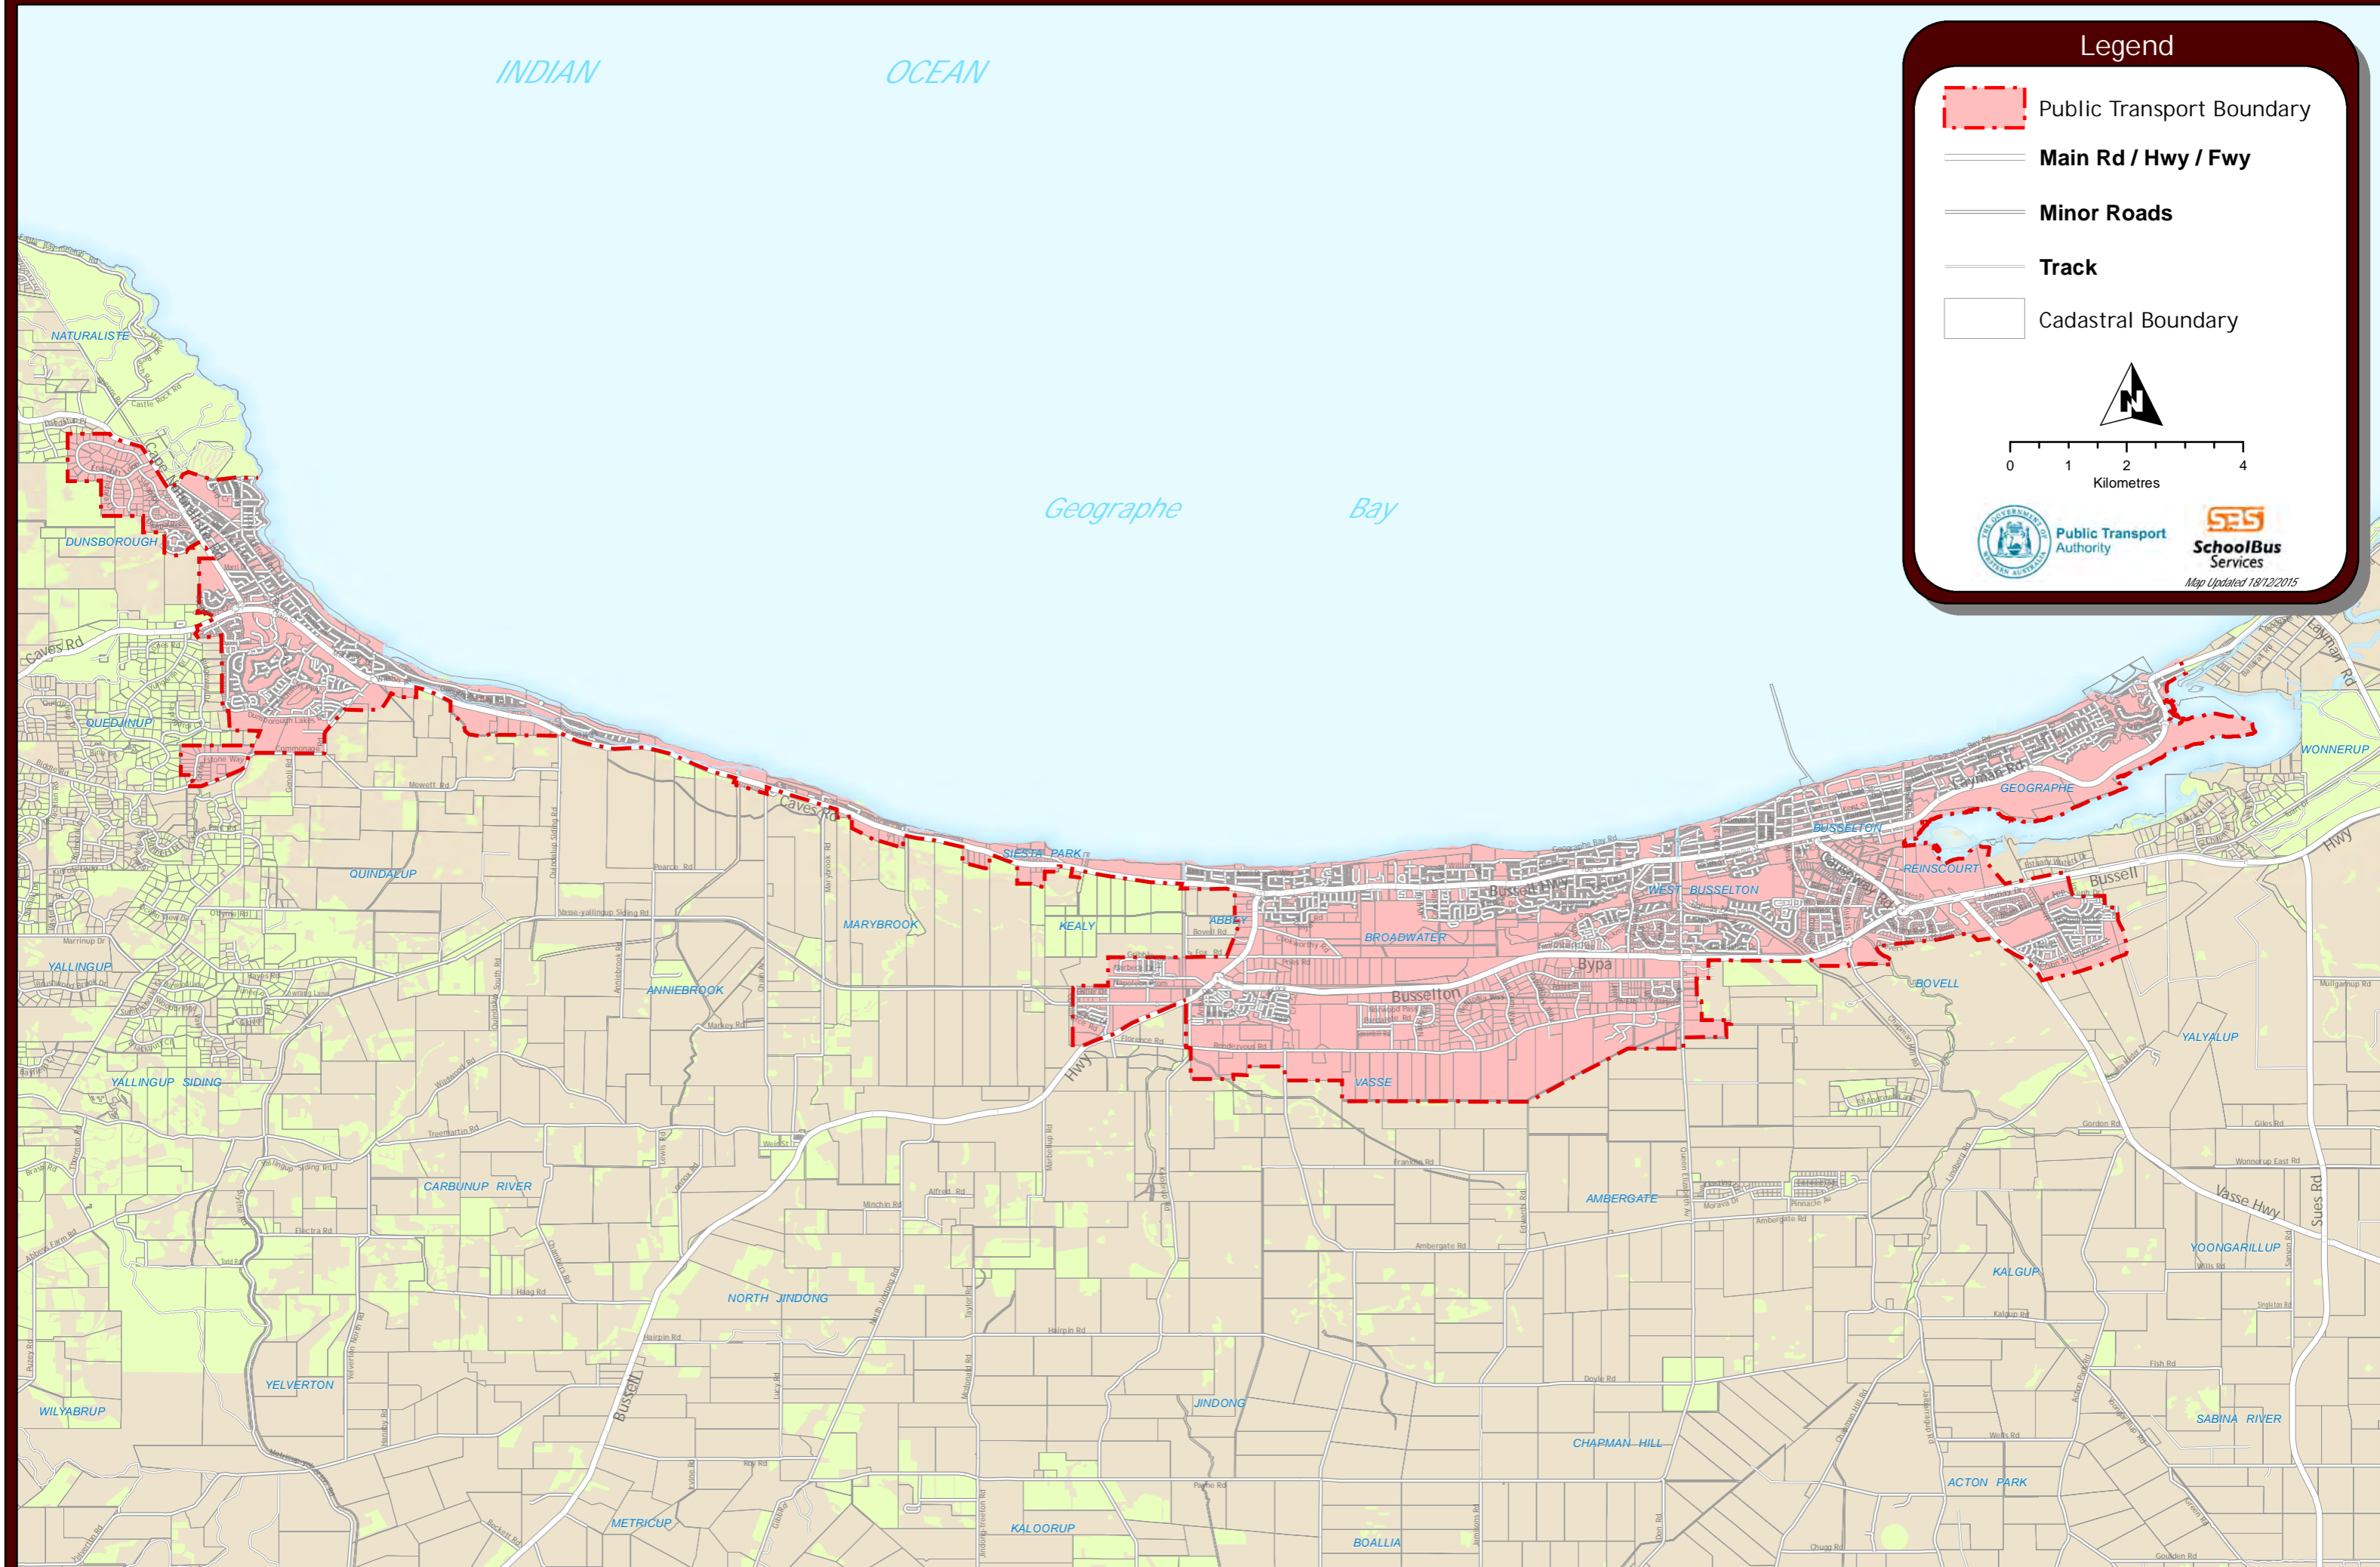

# Busselton-Dunsborough Public Transport Area

## Legend

-  Public Transport Boundary
-  Main Rd / Hwy / Fwy
-  Minor Roads
-  Track
-  Cadastral Boundary